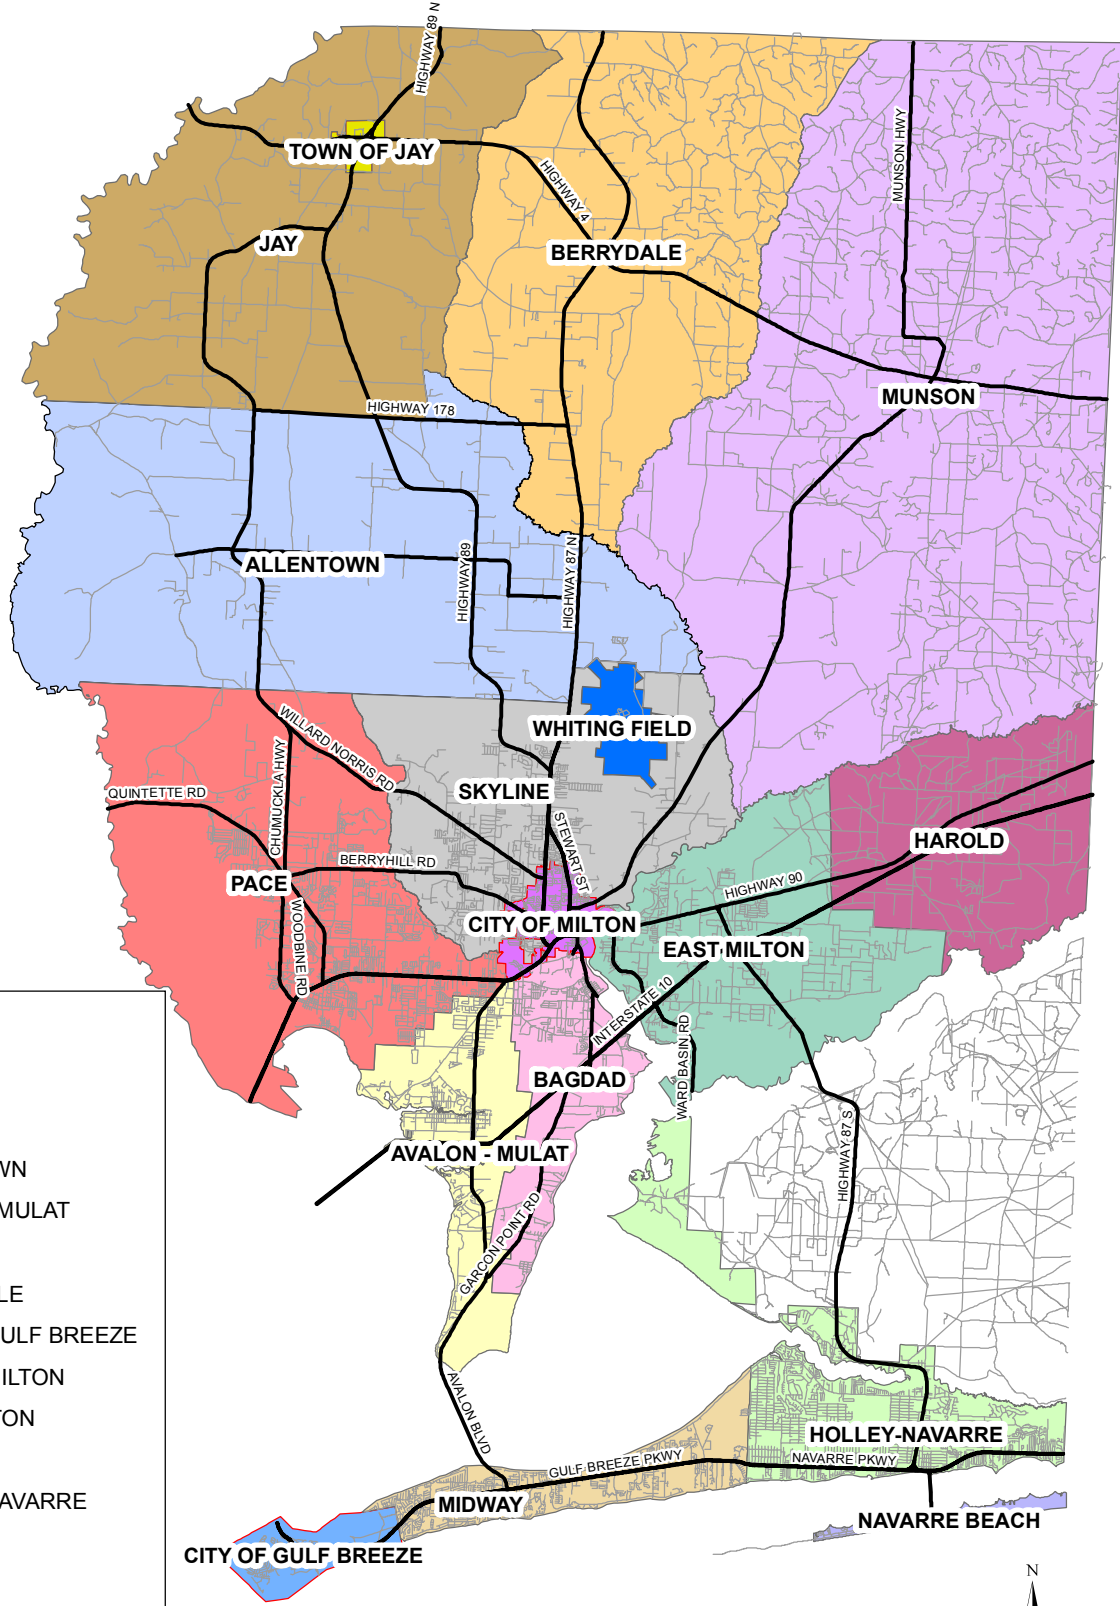

Santa Rosa County Fire Districts

Legend

Fire Districts NAME

- ALLENTOWN
- AVALON - MULAT
- BAGDAD
- BERRYDALE
- CITY OF GULF BREEZE
- CITY OF MILTON
- EAST MILTON
- HAROLD
- HOLLEY-NAVARRE
- JAY
- MIDWAY
- MUNSON
- NAVARRE BEACH
- PACE
- SKYLINE
- TOWN OF JAY
- WHITING FIELD